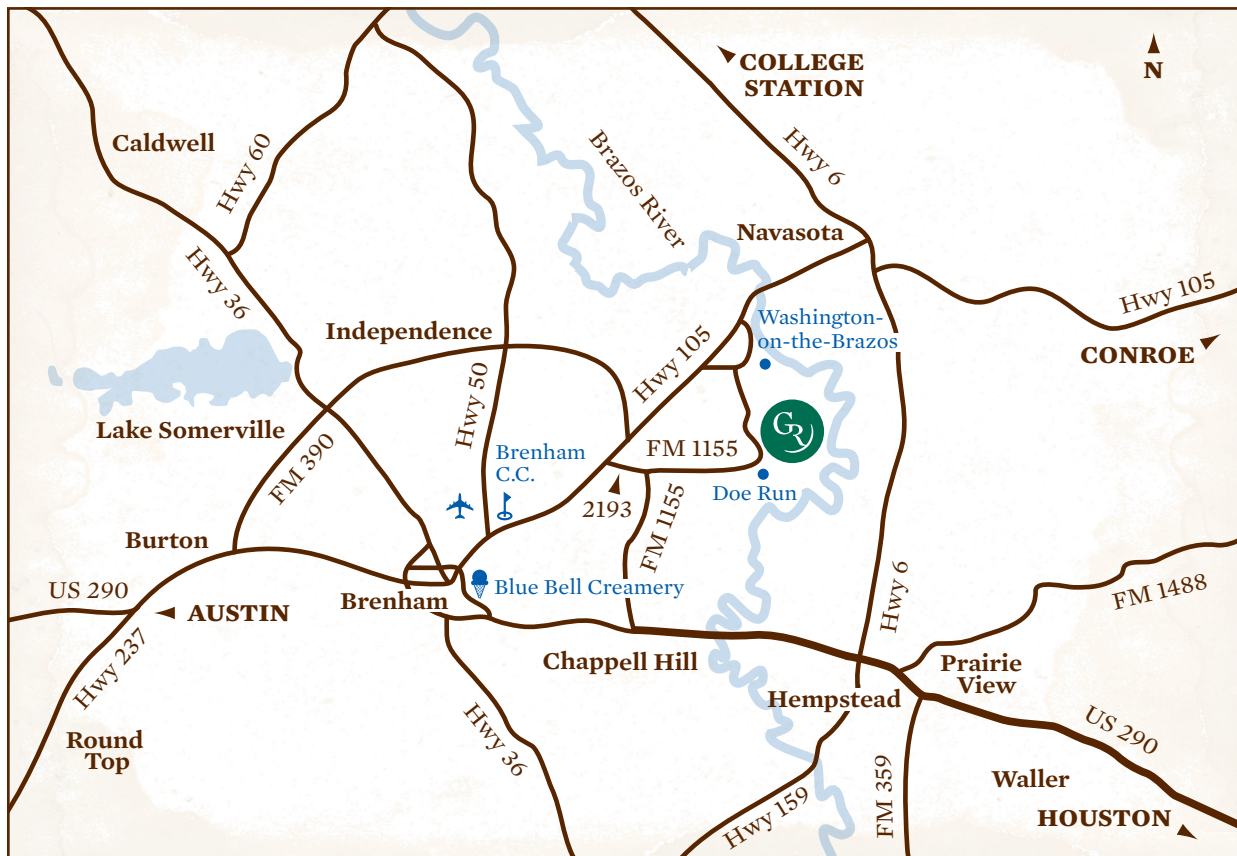

GATES RANCH

A Community of Family Farms

Directions

It's an easy drive from Houston to Gates Ranch. Take US 290 non-stop to Chappell Hill. Turn north at the stop light onto FM 1155 and go to the "T" intersection. Turn right, and continue east on FM 1155 for about five miles. Gates Ranch is just past Doe Run, at the intersection of FMs 1155 and 2726.

From Houston

65 miles • Approx. 65 minutes

From Austin

94 miles • Approx. 100 minutes

From College Station

35 miles • Approx. 40 minutes

From Brenham Airport

12 miles • Approx. 12 minutes