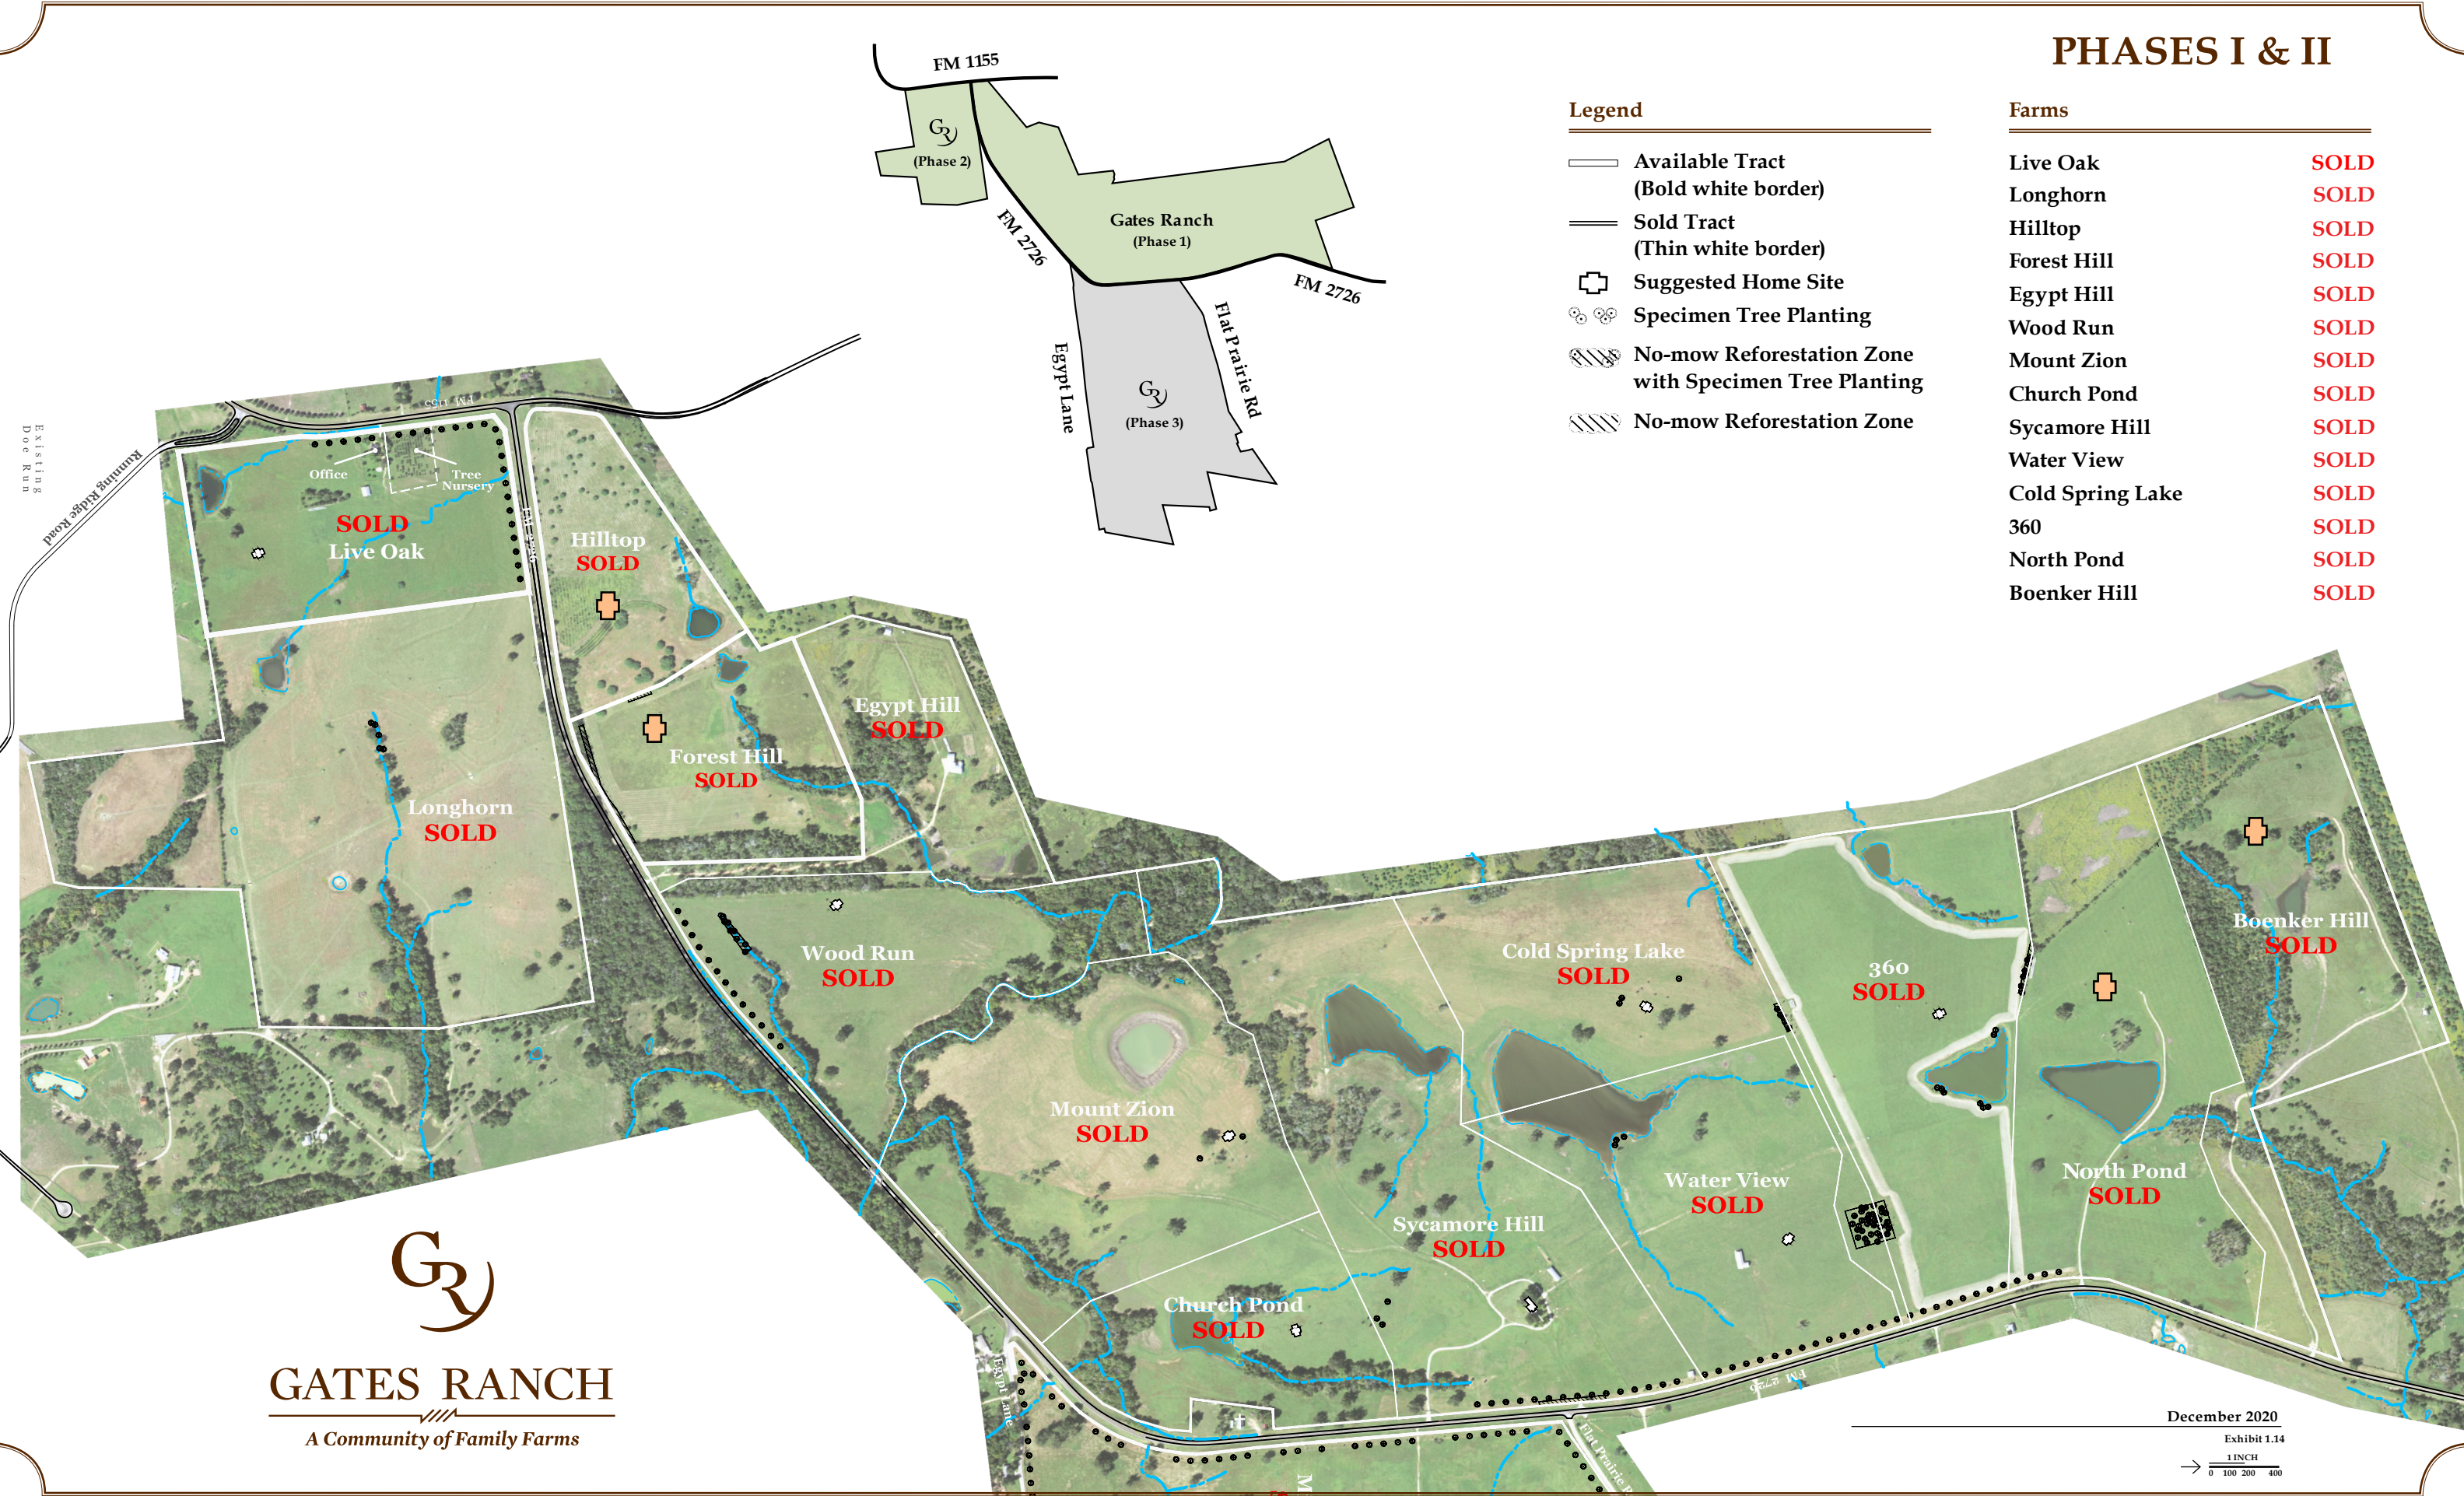

PHASES I & II

Legend

-  Available Tract (Bold white border)
-  Sold Tract (Thin white border)
-  Suggested Home Site
-  Specimen Tree Planting
-  No-mow Reforestation Zone with Specimen Tree Planting
-  No-mow Reforestation Zone

Farms

Live Oak	SOLD
Longhorn	SOLD
Hilltop	SOLD
Forest Hill	SOLD
Egypt Hill	SOLD
Wood Run	SOLD
Mount Zion	SOLD
Church Pond	SOLD
Sycamore Hill	SOLD
Water View	SOLD
Cold Spring Lake	SOLD
360	SOLD
North Pond	SOLD
Boenker Hill	SOLD

GATES RANCH
A Community of Family Farms

December 2020

Exhibit 1.14
1 INCH
0 100 200 400

*The placement of home sites and drives is for suggestion and subject to the choice of individual owners.

The information contained herein is believed to be correct and accurate, but is subject to change without prior notice.