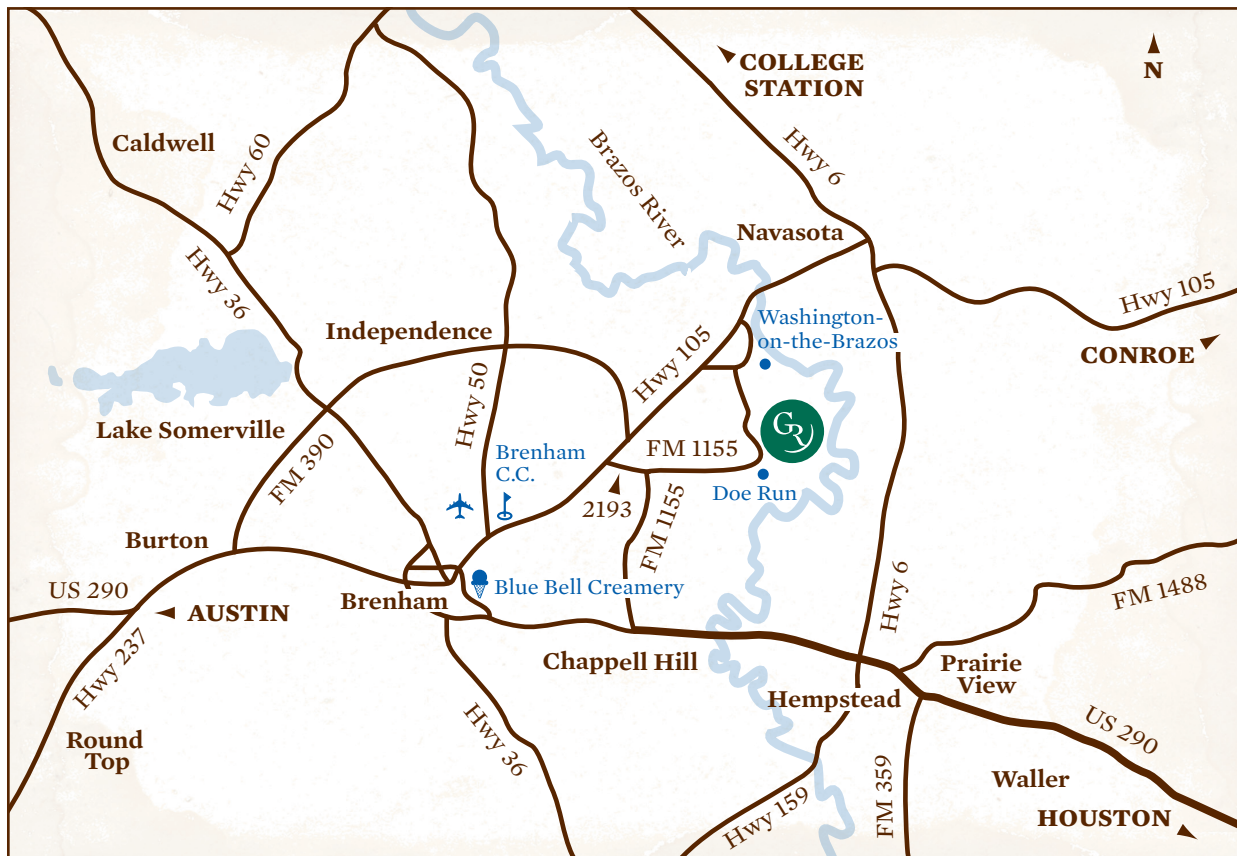

## Directions

It's an easy drive from Houston to Gates Ranch. Take US 290 non-stop to Chappell Hill. Turn north at the stop light onto FM 1155 and go to the "T" intersection. Turn right, and continue east on FM 1155 for about five miles. Gates Ranch is just past Doe Run, at the intersection of FMs 1155 and 2726.

### **From Houston**

65 miles • Approx. 65 minutes

### **From Austin**

94 miles • Approx. 100 minutes

### **From College Station**

35 miles • Approx. 40 minutes